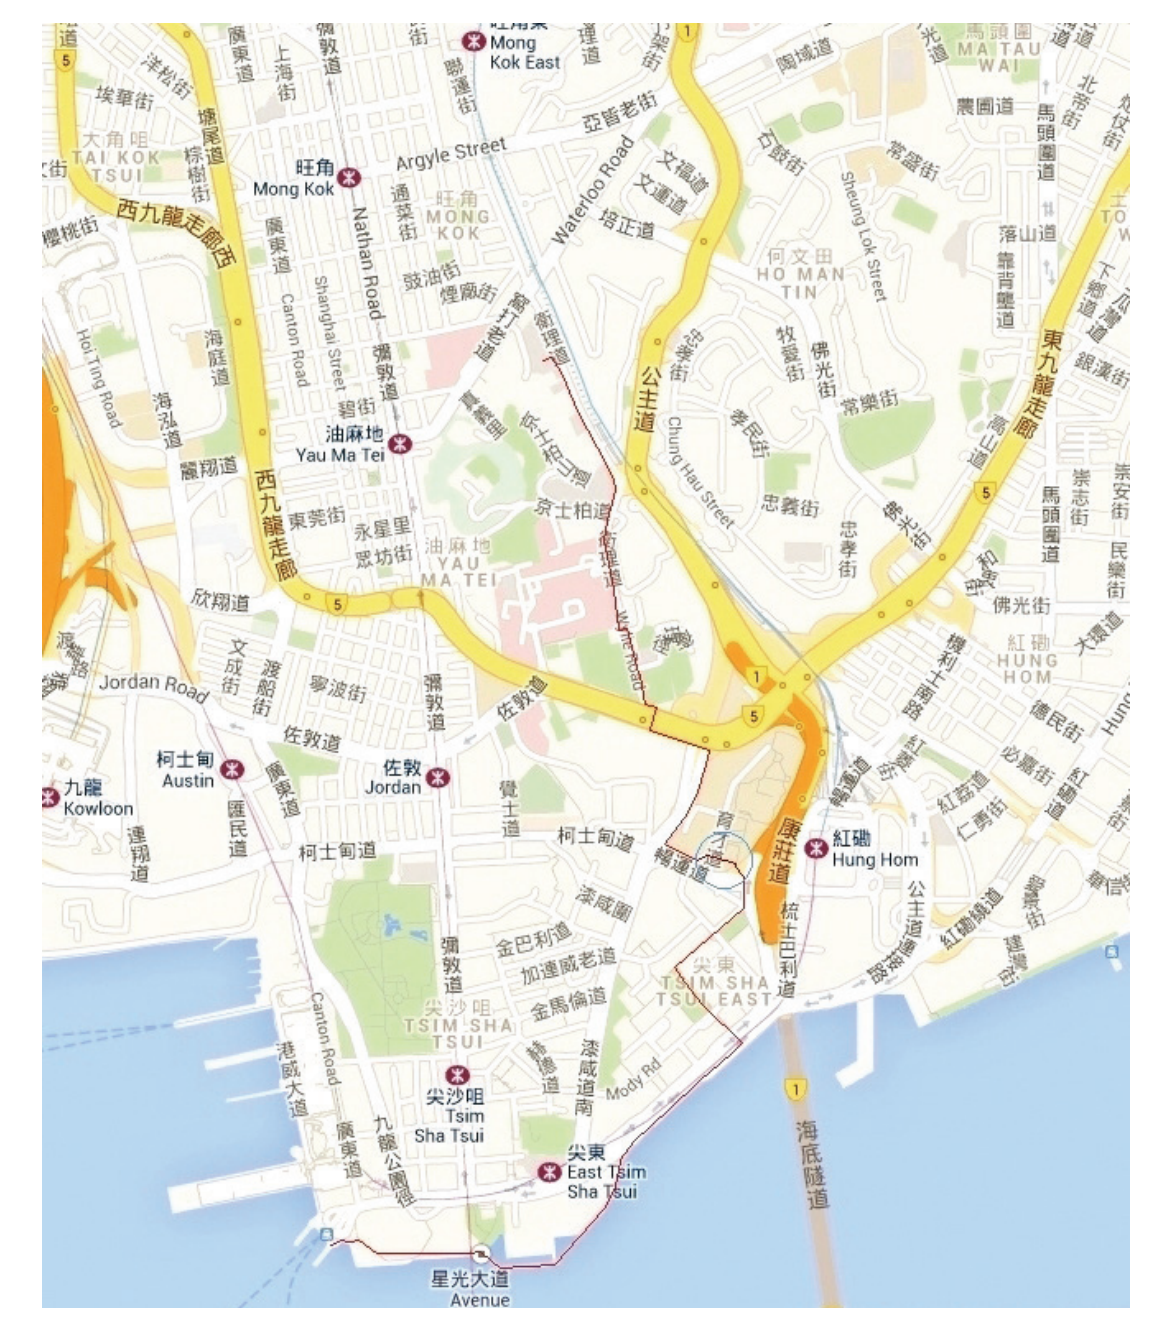

# WALK ON *win* PASS ON!

## WALK WITH WAHYANITES 與仁同行 2014

Date: 26 Oct 2014 (SUN)  
Time: 9:00a.m.  
Route: WYHK to WYK

Our Path

Please visit our websites for details:  
 Wah Yan College Hong Kong [www.wahyan.edu.hk](http://www.wahyan.edu.hk)  
 Wah Yan College Kowloon [www.wyk.edu.hk](http://www.wyk.edu.hk)  
 Wah Yan (Hong Kong) Past Students Association [www.wahyan-psa.org](http://www.wahyan-psa.org)  
 Wah Yan College Kowloon Past Students' Association [www.wykpasa.org.hk](http://www.wykpasa.org.hk)